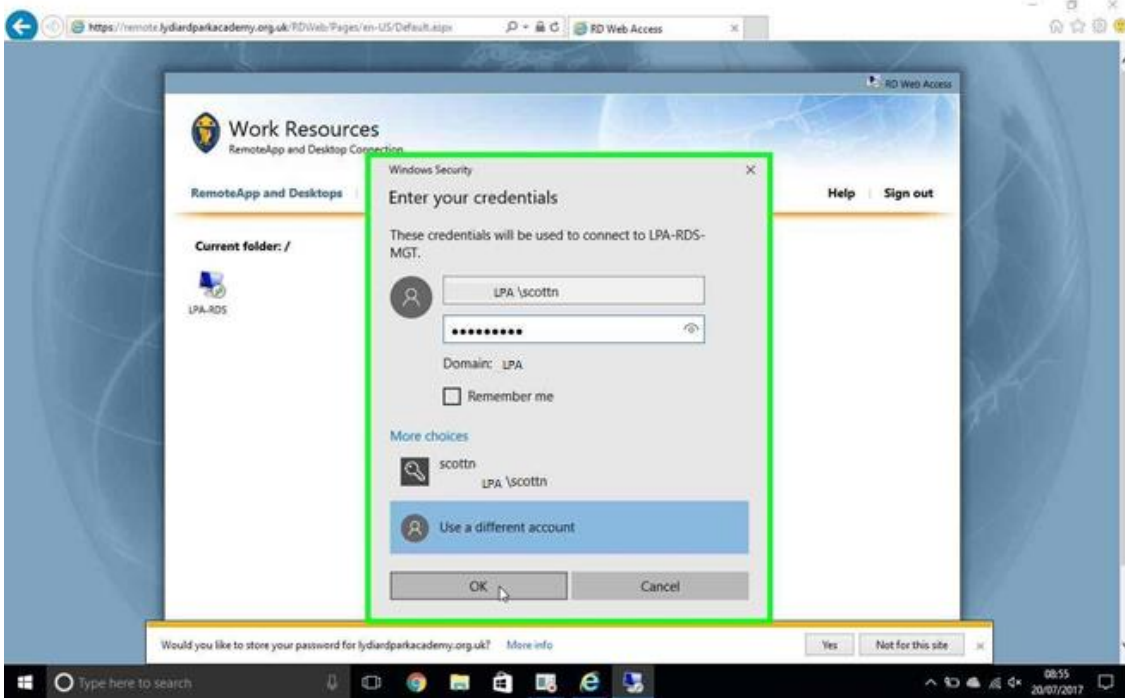

Step 5: Now enter your **school username** such as LPA\Username and password and click OK