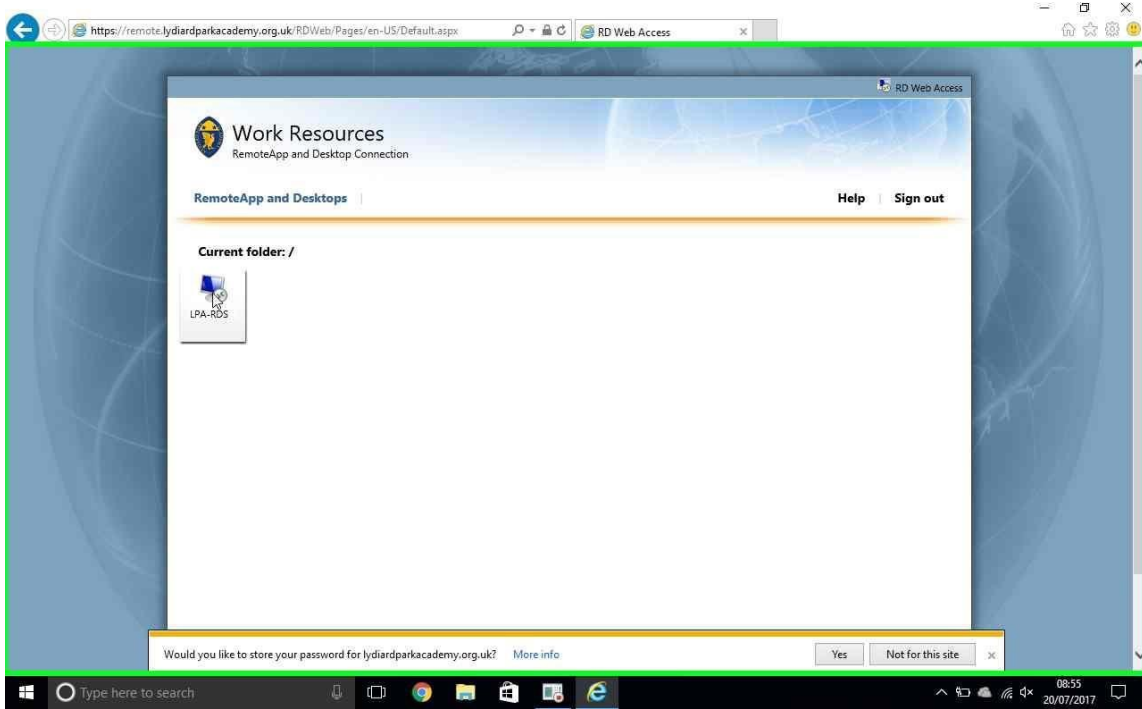

Step 3: Now click on LPA-RDS