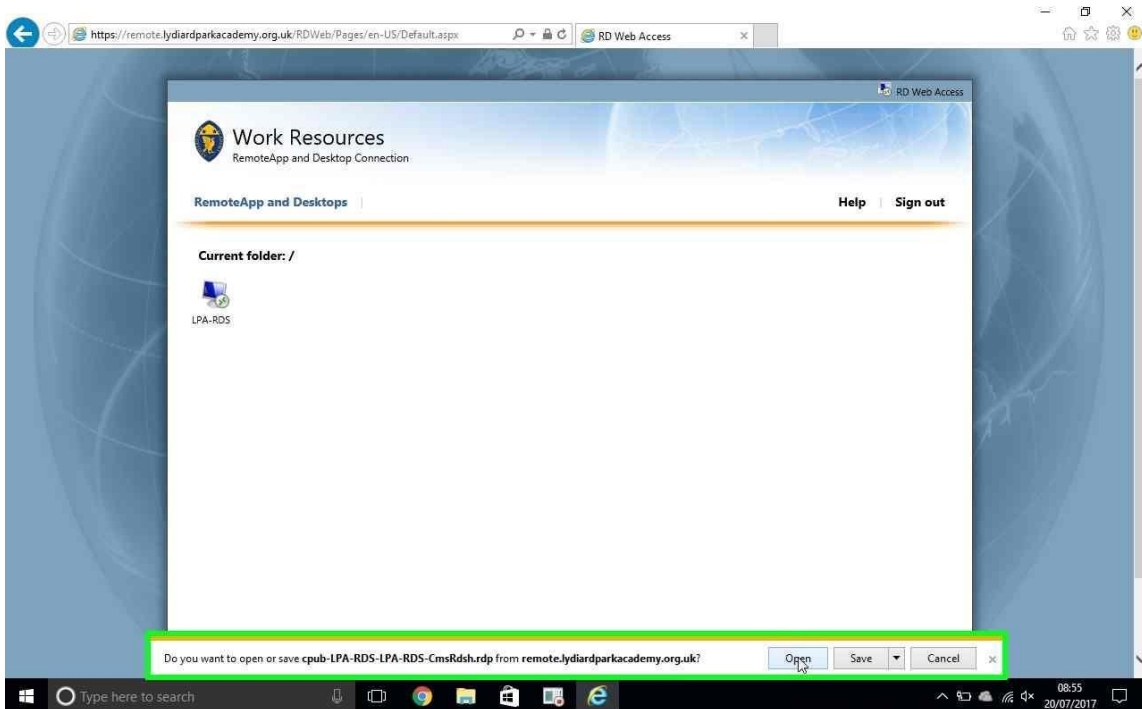

Step 4: Now click Open