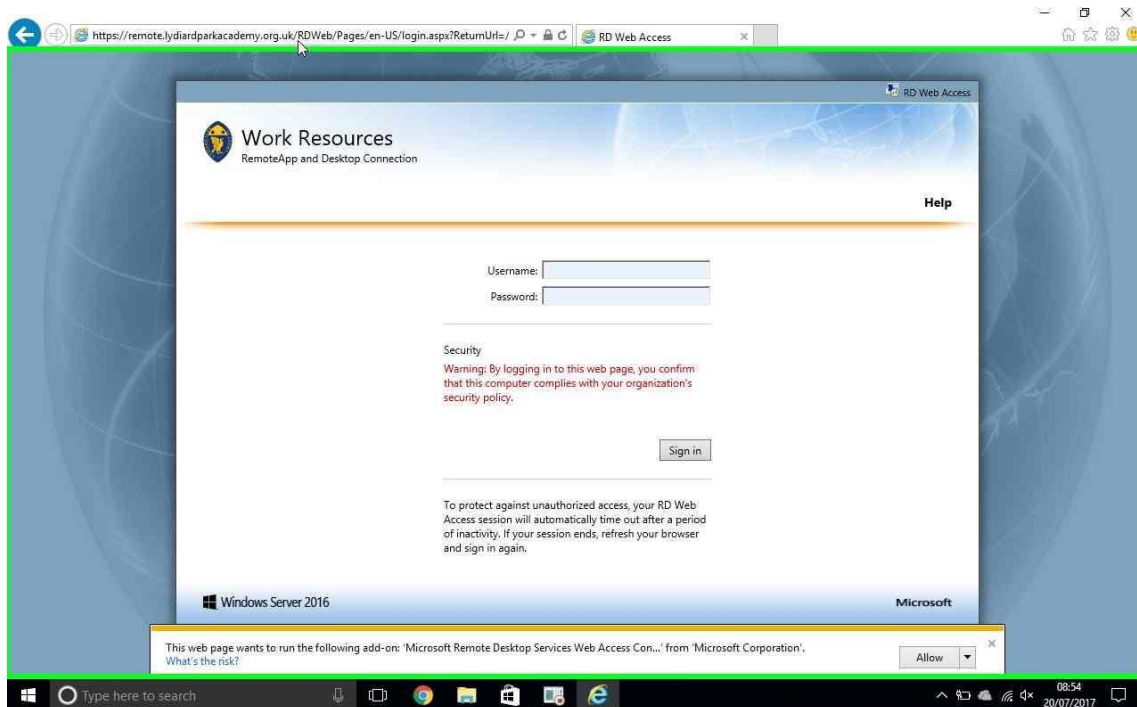

## How to logon to LPA Remote

**Step 1:** Click on the Address bar of your chosen browser and type **lparemote.com**

**Step 2:** Enter your school username and password and click **Sign In**